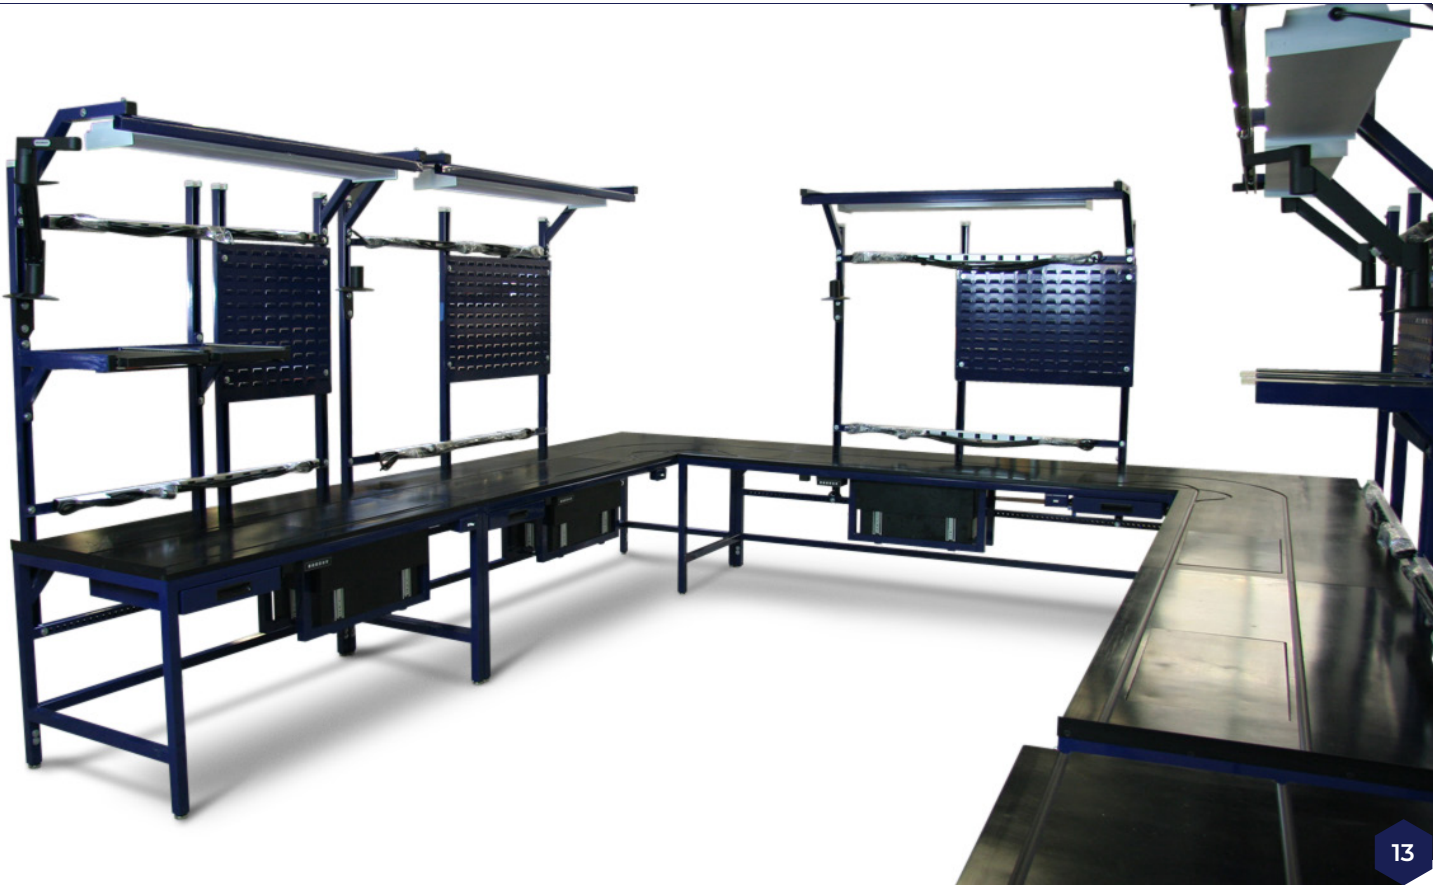

Carts

- 50** Blue Bin Rack Storage System
- 50** Mobile Cart with Partition Loops
- 51** Mobile Utility Cart with Drawers
- 51** Heavy Duty Mobile Bin Cart

Heavy Duty Workbench (6 legs)

HEAVY DUTY APPLICATIONS

Large Industrial Hardwood Table

HEAVY DUTY APPLICATIONS

Benchmark with Height-adjustable Butcher Block Top

HEAVY DUTY APPLICATIONS

Roller Ball Packing Station

CONVEYOR SYSTEMS

Large Maple Top Island

TOOL BENCHES