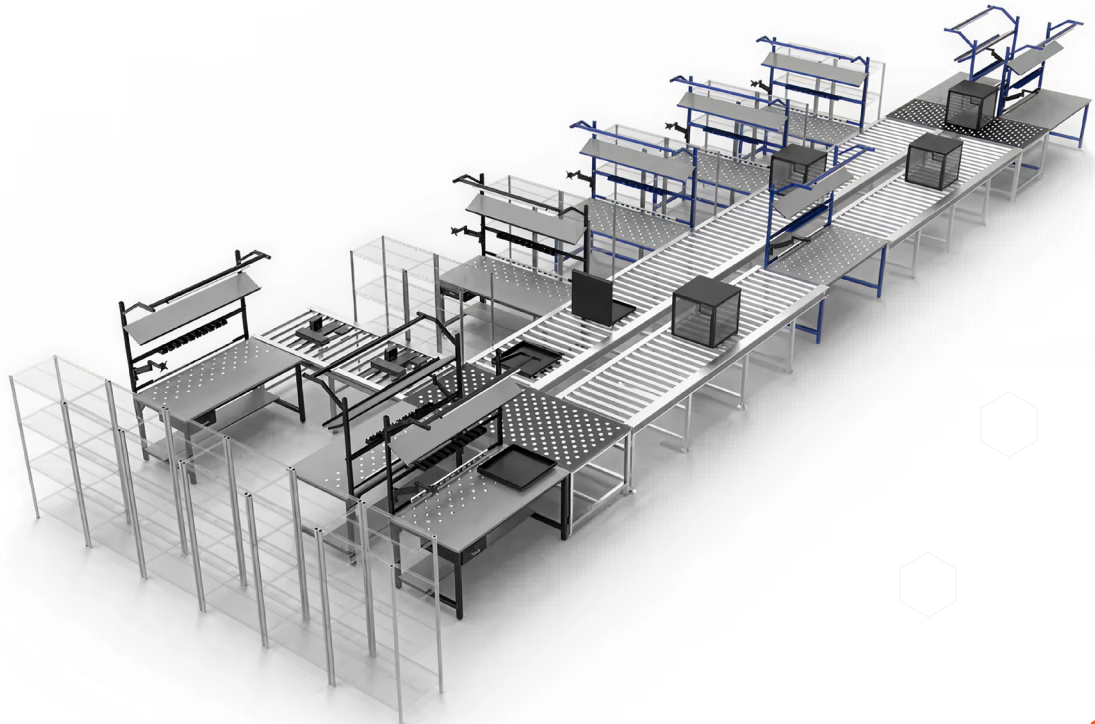

Large Industrial Hardwood Table

HEAVY DUTY APPLICATIONS

Benchmark with Height-adjustable Butcher Block Top

HEAVY DUTY APPLICATIONS

Roller Ball Packing Station

CONVEYOR SYSTEMS

Large Maple Top Island

TOOL BENCHES

Phenolic Top Island

Custom Storage Benching

24 Drawer Storage Bench

STORAGE

Mobile Cart with Partition Loops

Heavy Duty Mobile Bin Cart

 800.251.1505

 hello@formaspace.com