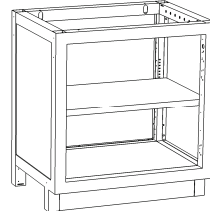

RGX-B3330-000
RGX-B3336-000
RGX-B3342-000
RGX-B3348-000