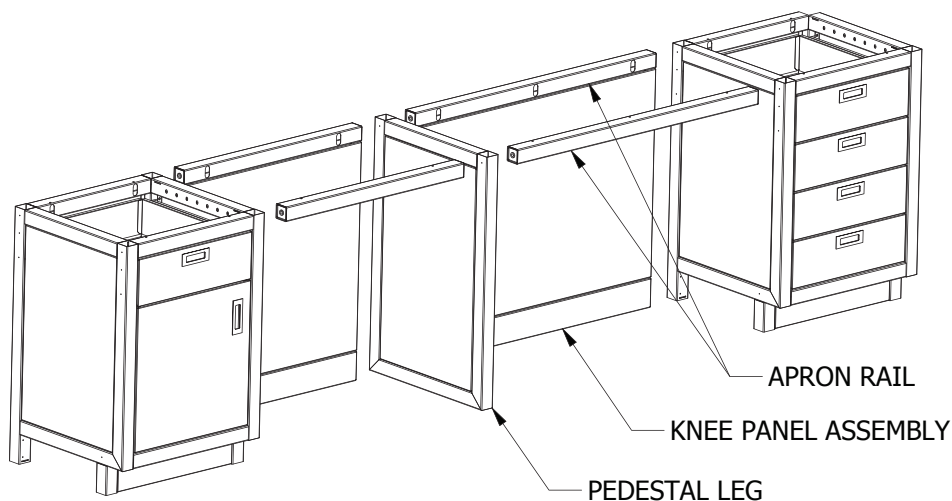

RGX-HB2530-200
RGX-HB2536-200
RGX-HB2542-200
RGX-HB2548-200

Drawer Cabinets

HB2518-030
HB2524-030

HB2530-030
HB2536-030
HB2542-030
HB2548-030

Accessories

Knee Spaces

RGX can create knee spaces using apron rails between cabinets and pedestal legs that will finish with knee panels. Apron rail and knee panel widths are available in 1" increments from 18" to 54". Custom widths are possible (custom widths are to be cut onsite). *Note: RGX apron rails may be substituted with 4.5"H welded aprons from our standard casework catalog.