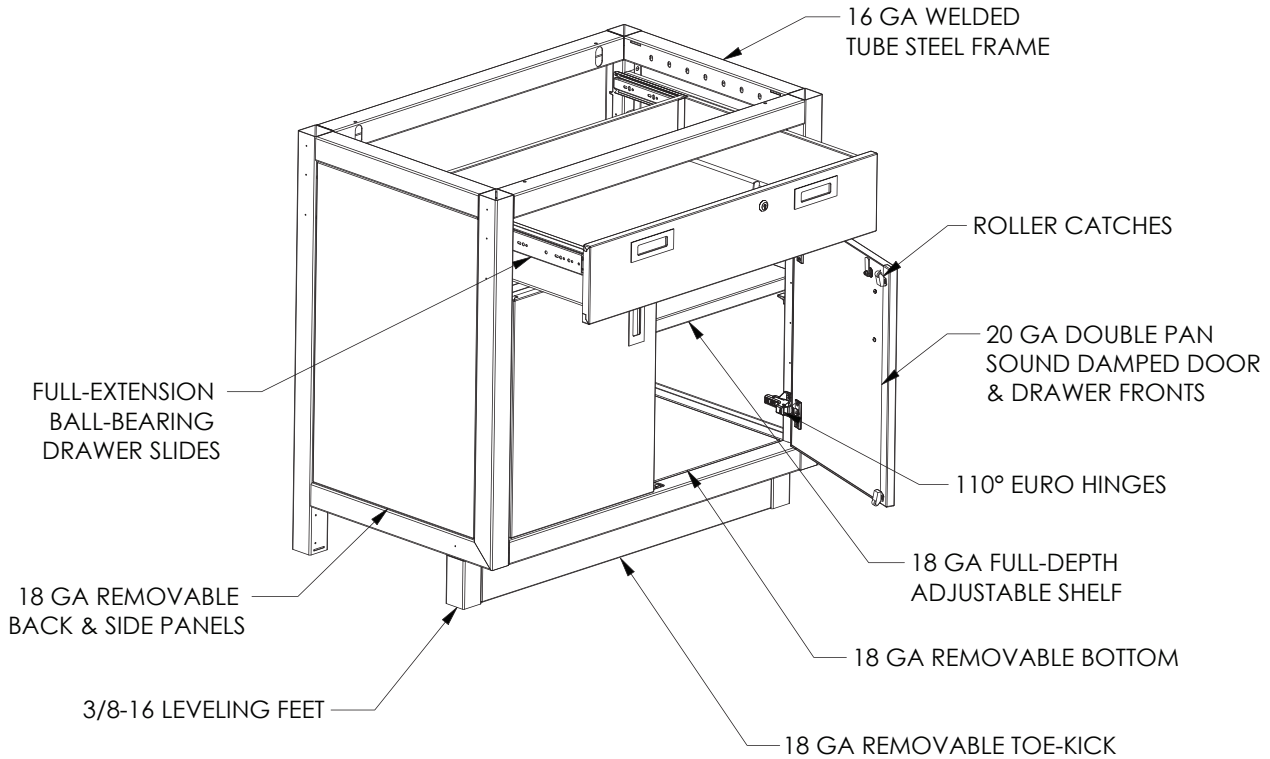

Specifications

Base Cabinets

Wall Cabinets