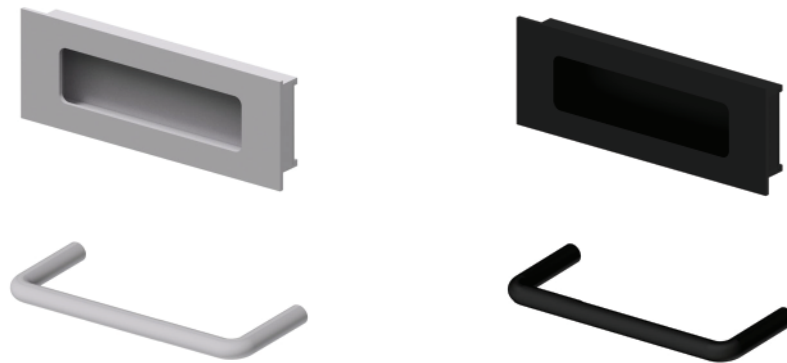

Options

Fronts Material

Door & drawer fronts are available in powder-coated steel, 0.75 " phenolic, or edge-banded laminate. Steel fronts match the frame color by default, but custom combinations are possible. Ask your sales representative for available finish options in phenolic & HPL/LPL. Lead times are subject to change.

Pulls

Solid machined aluminum wire or flush pulls with 4" nominal width.

Available in matte clear or black anodized finish.

Wire pulls are standard with phenolic and HPL/LPL fronts. Flush pulls are standard with CRS fronts.

Locks (Optional)

5-Disc tumbler locks are offered on all RGX models.