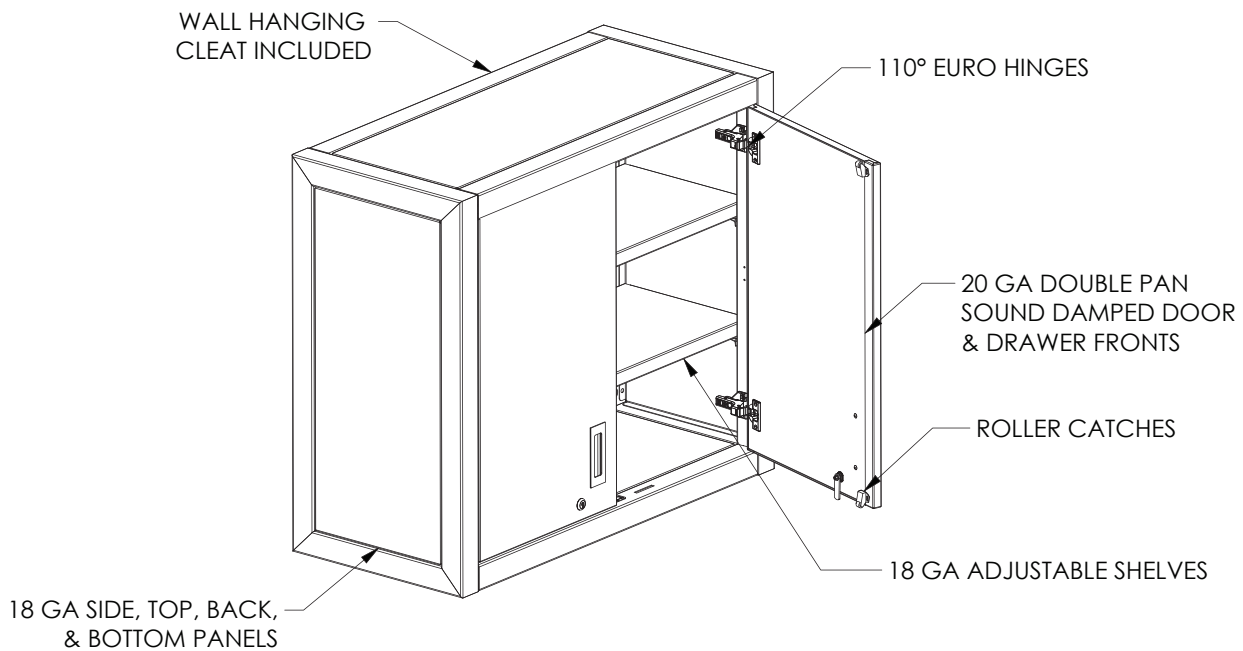

Specifications

Base Cabinets

Wall Cabinets